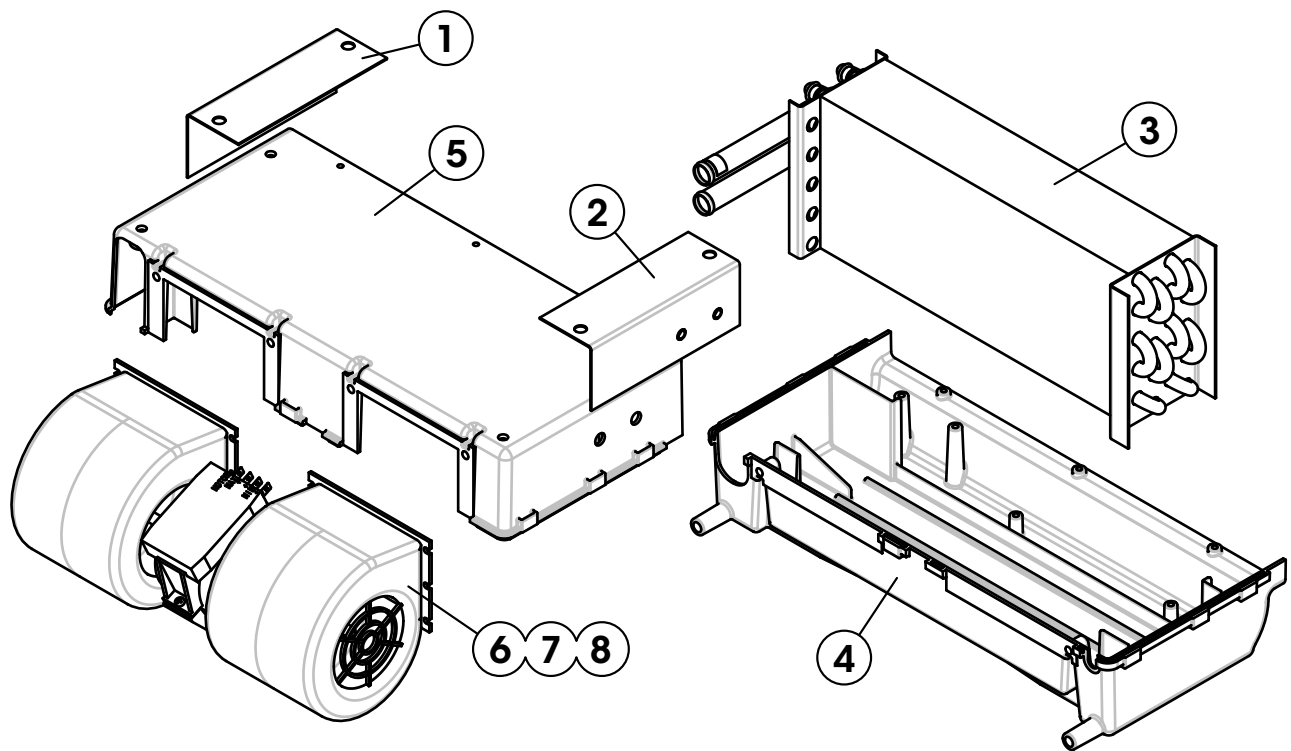

Model R-2300-0,-1,-2 Heater

SERVICE PARTS LIST

| ITEM | NOTE | PART NO. | DESCRIPTION | CAT. NO. |
|------|------|---------------|-----------------------|----------|
| 1 | | RD-3-14539-OP | Bracket- Mount | |
| 2 | | RD-3-14540-OP | Bracket- Mount | |
| 3 | | RD-1-3436-OP | Core- Heater Assembly | |
| 4 | | RD-3-14266-OP | Housing- Lower | |
| 5 | | RD-3-14265-OP | Housing- Upper | |

| ITEM | NOTE | PART NO. | DESCRIPTION | CAT. NO. |
|------|------|--------------|---------------------------|----------|
| 6 | A | RD-5-8837-OP | Motor- Double Blower, 12v | 73R5532 |
| 7 | B | RD-5-8838-OP | Motor- Double Blower, 24v | 73R5534 |
| | C | RD-1-1651-OP | 2.5" Outlet Adapter | |
| | C | RD-2-3279-OP | Plenum Assembly | 72R4535 |